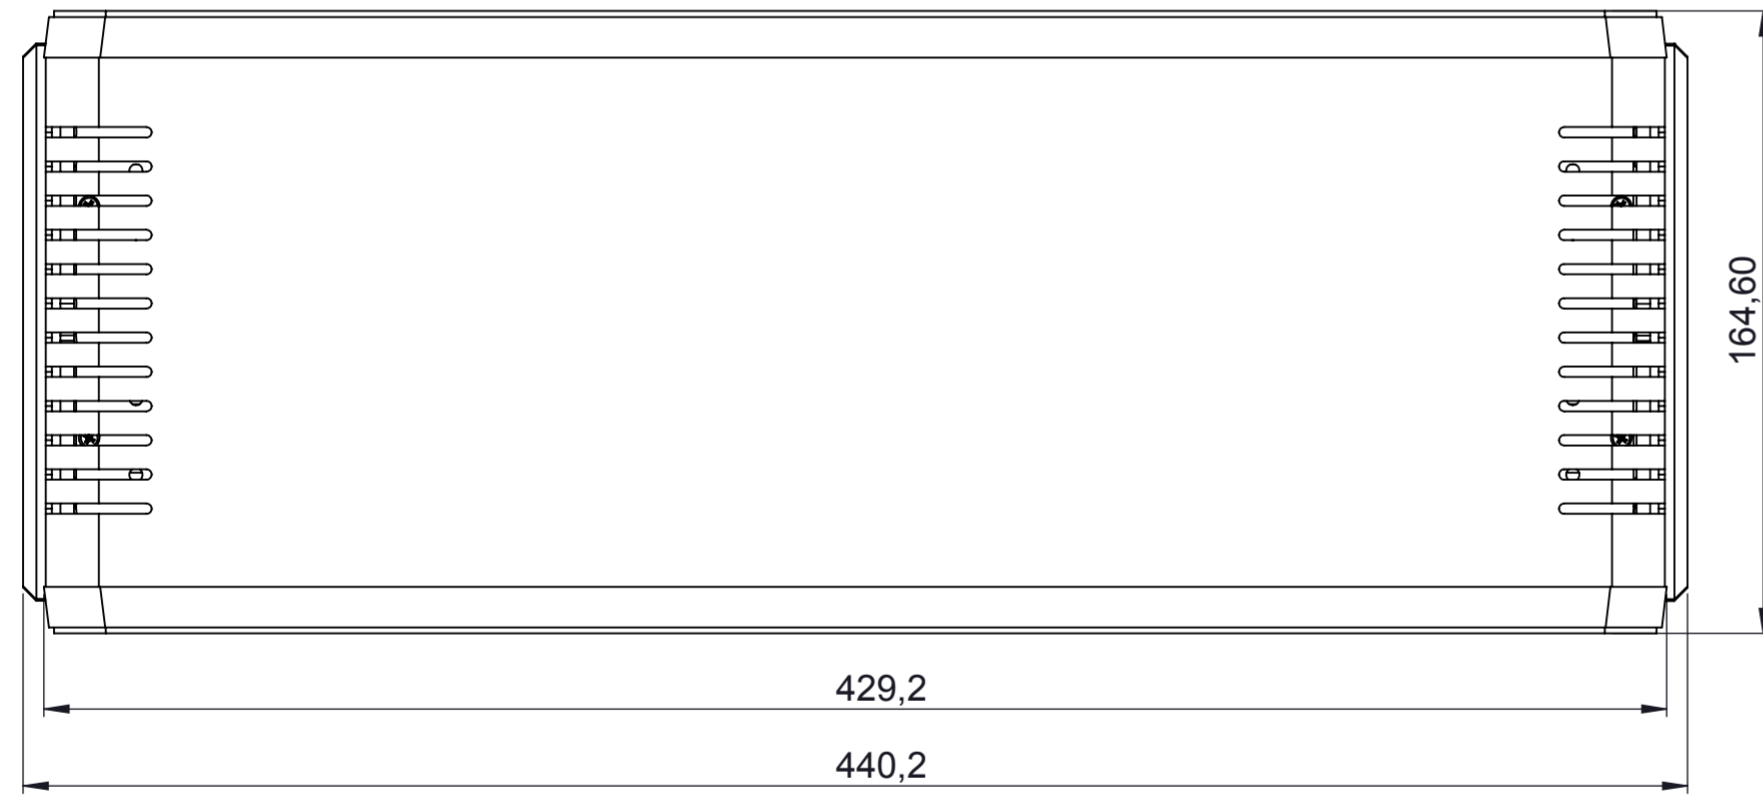

KESIT A-A

<small>PROPRIETARY AND CONFIDENTIAL THE INFORMATION CONTAINED IN THIS DRAWING IS THE SOLE PROPERTY OF ALTINKAYA ENCLOSURES. ANY REPRODUCTION IN PART OR AS A WHOLE WITHOUT THE WRITTEN PERMISSION OF ALTINKAYA ENCLOSURES IS PROHIBITED.</small>		ARTICLE NO.:	REVISION:
<small>DRAWN Dursun Dagdemir</small>			<small>CONTACT:</small> www.altinkaya.com.tr
<small>CHECKED Ali Altinçik</small>	<small>NAME DATE</small>	<small>TITLE:</small> DT 360 Desktop Enclosure	
<small>COMMENTS:</small>		<small>DWG NO.</small> DT-360-0-0-10210	A2
<small>MATERIAL:</small>	<small>WEIGHT:</small>	<small>SCALE: 1:2</small>	<small>SHEET 1 OF 1</small>