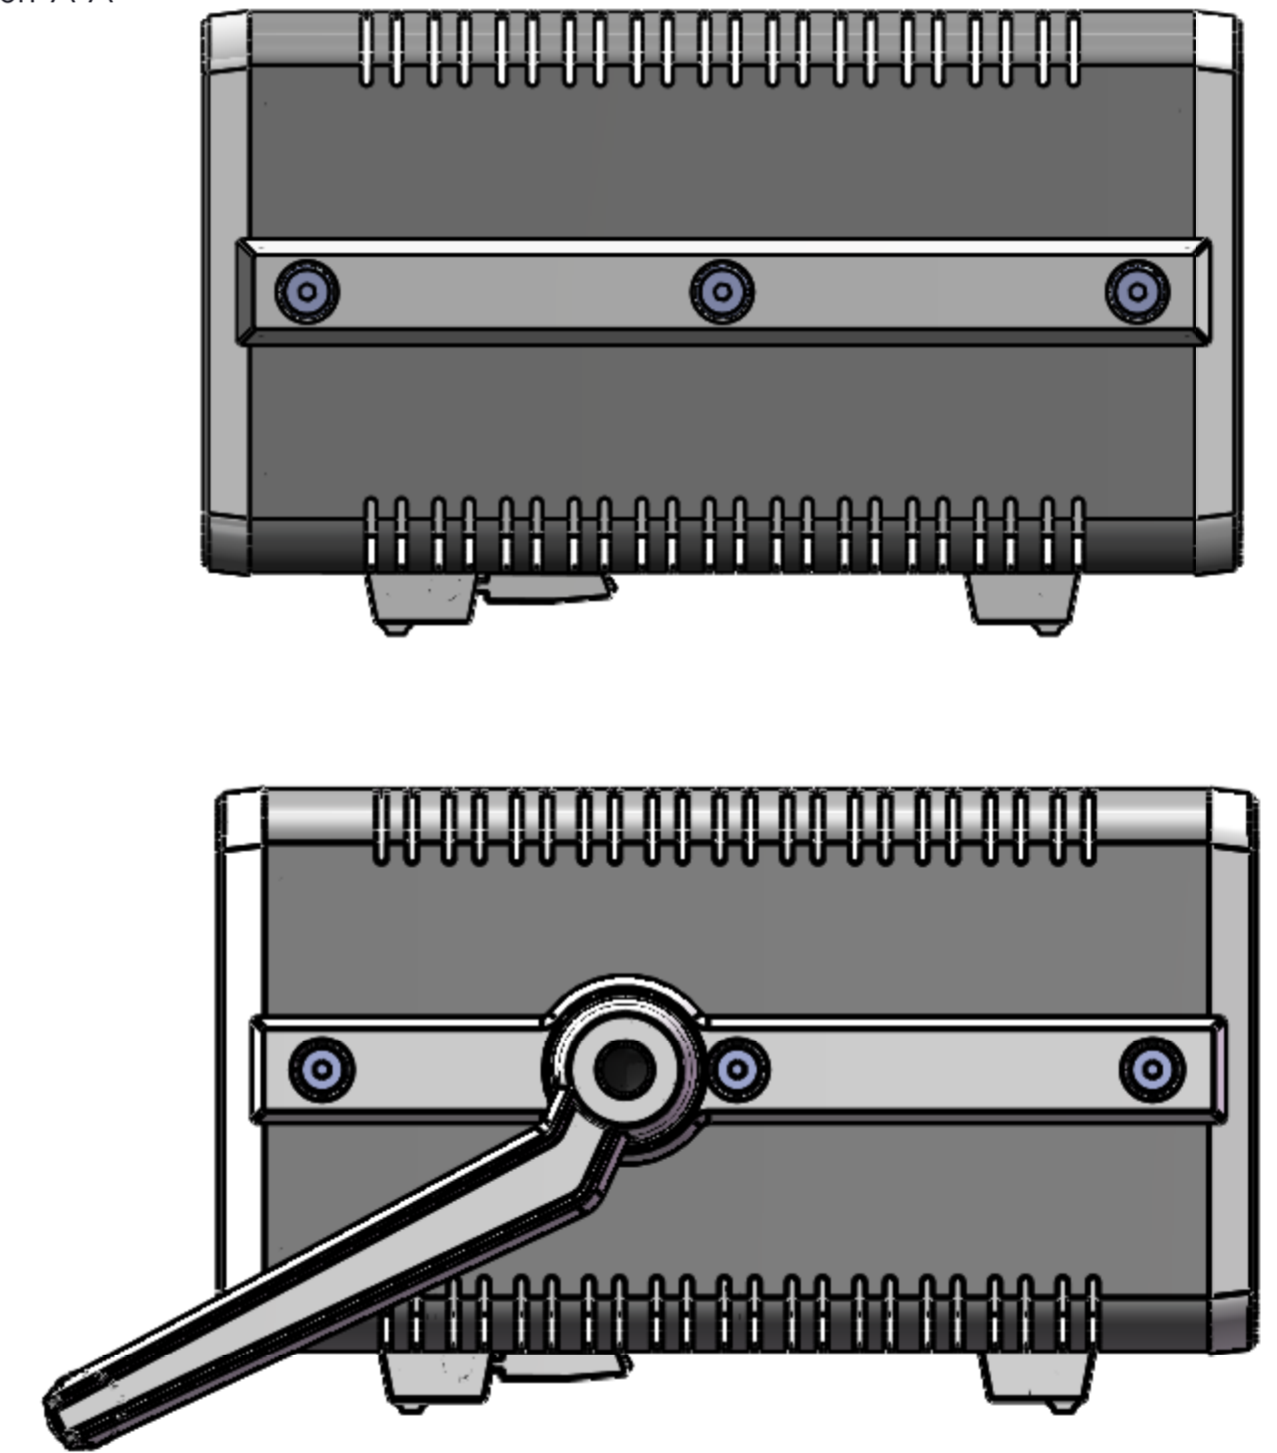

KESIT A-A

<small>PROPRIETARY AND CONFIDENTIAL THE INFORMATION CONTAINED IN THIS DRAWING IS THE SOLE PROPERTY OF ALTINKAYA ENCLOSURES. ANY REPRODUCTION IN PART OR AS A WHOLE WITHOUT THE WRITTEN PERMISSION OF ALTINKAYA ENCLOSURES IS PROHIBITED.</small>		<small>ARTICLE NO:</small> 	<small>CONTACT:</small> www.altinkaya.com.tr	<small>REVISION:</small>
<small>DRAWN</small> Dursun Dagdemir	<small>CHECKED</small> Ali Altinçik	<small>NAME</small> 	<small>DATE</small> 	<small>TITLE:</small> DT-365 DT-365-K
<small>COMMENTS:</small>		<small>DWG NO:</small> DT-365-0-0-G-0		<small>A2</small>
<small>MATERIAL:</small>	<small>WEIGHT:</small>	<small>SCALE:</small> 1:2	<small>SHEET 1 OF 1</small>	