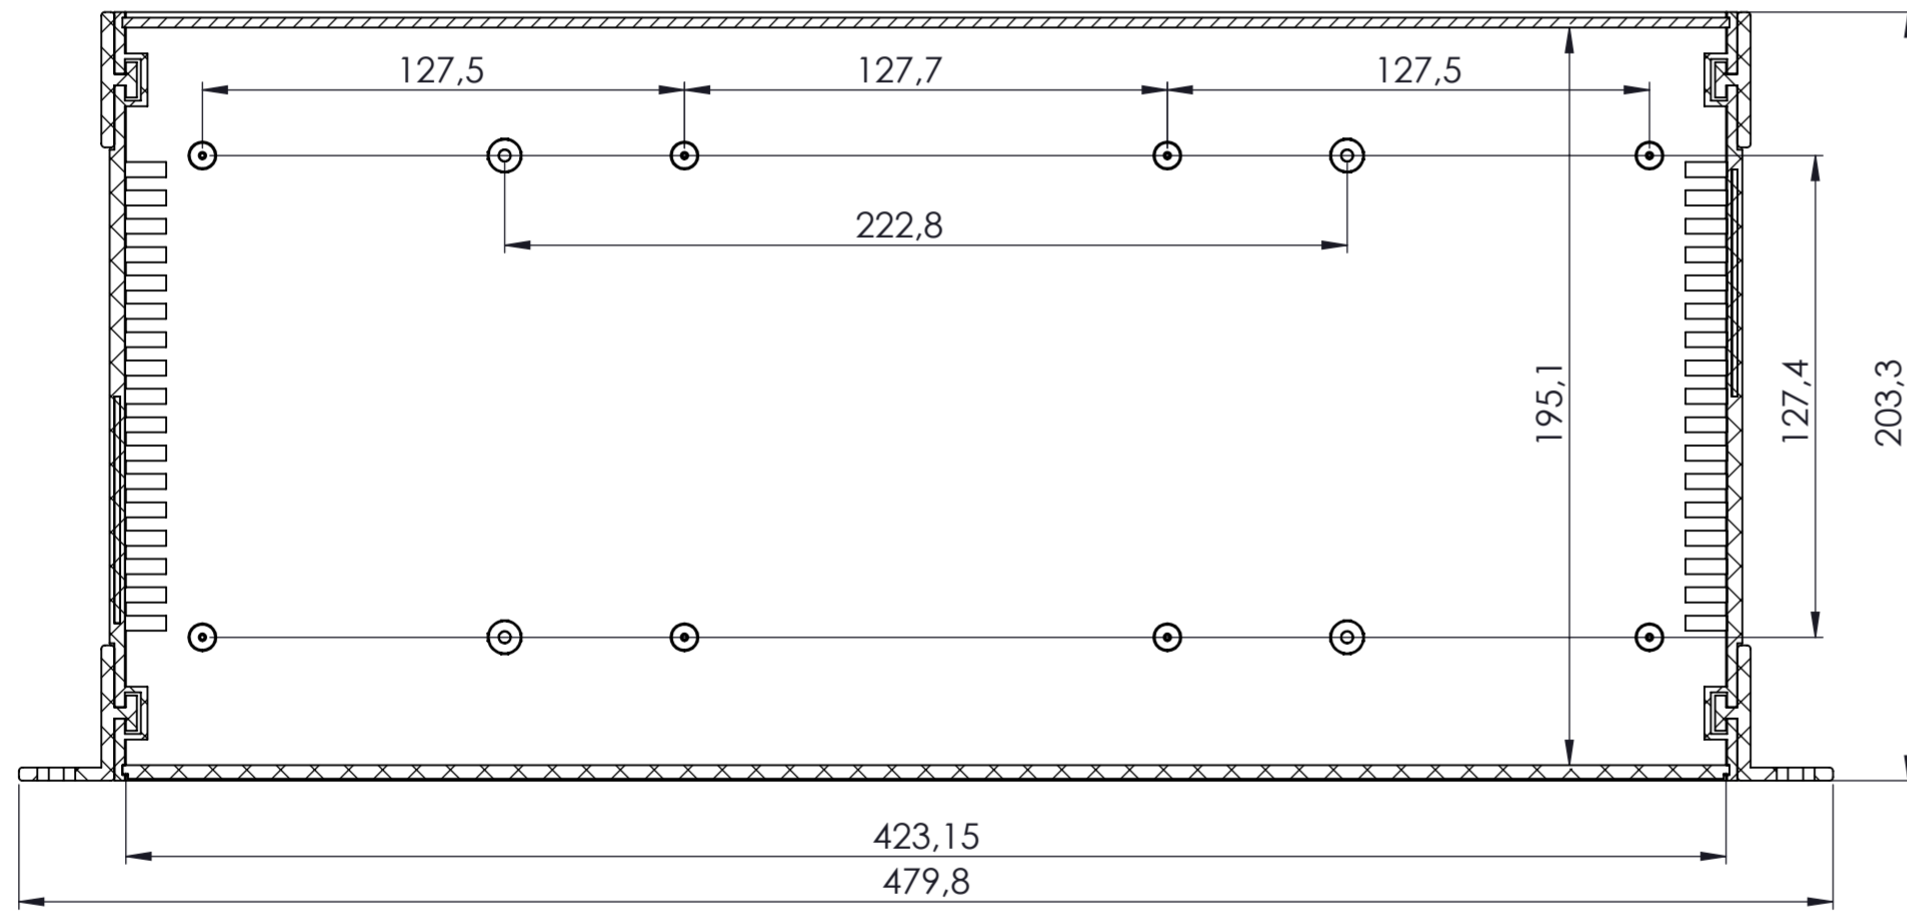

KESIT B-B

KESIT A-A

| | | | |
|--|--|---|---|
| <small>PROPRIETARY AND CONFIDENTIAL THE INFORMATION CONTAINED IN THIS DRAWING IS THE SOLE PROPERTY OF ALTINKAYA ENCLOSURES. ANY REPRODUCTION IN PART OR AS A WHOLE WITHOUT THE WRITTEN PERMISSION OF ALTINKAYA ENCLOSURES IS PROHIBITED.</small> | | ARTICLE NO.: | REVISION: |
| <small>DRAWN: Dursun Dagdemir</small> <small>CHECKED: Ali Altinçik</small> | |  | <small>CONTACT:</small> www.altinkaya.com.tr |
| <small>TITLE:</small> | | <small>DWG NO.:</small> RM-203-0-0-S-0 | |
| <small>COMMENTS:</small> | | <small>SCALE:</small> 1:2 | |
| <small>MATERIAL:</small> | | <small>SHEET 1 OF 1</small> | |
| <small>WEIGHT:</small> | |  | |